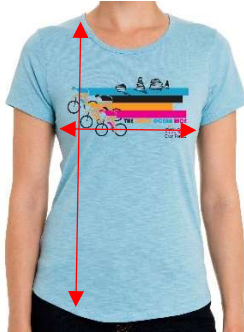

LAV07946 AGF MENS TEE - STRIPES

Crew Neck Regular Fit Tee - 100% Cotton Jersey 190gm

SIZE	WIDTH, (cm)	LENGTH (cm)
S	50	72
M	52.5	74
L	55	76
XL	57.5	78
2XL	60	80
3XL	62.5	80

LAV07947 AGF MENS TEE - WAVES

Crew Neck Regular Fit Tee - 100% Cotton Jersey 190gm

SIZE	WIDTH, (cm)	LENGTH (cm)
S	50	72
M	52.5	74
L	55	76
XL	57.5	78
2XL	60	80
3XL	62.5	80

LAV07948 AGF WOMENS TEE - STRIPES

Scoop neck and curved hem, regular Fit tee- 100% Cotton slub Jersey 170gm

S	42.5	62
M	45	63
L	47.5	64
XL	50	65

LAV07949 AGF WOMENS TEE - WAVES

V neck Regular Fit tee - 95% Cotton 5% Elastane 180gm

S	42.5	62
M	45	63
L	47.5	64
XL	50	65